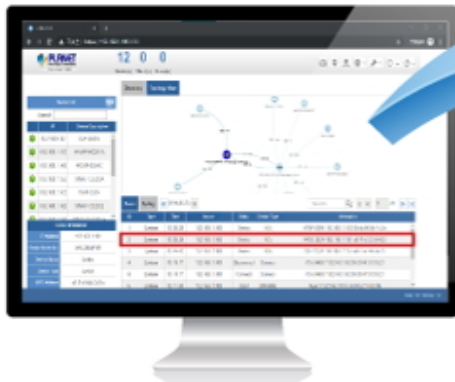

Wireless (AP) Industrial Switch VDSL NAS Router Media Converter Network Management

IP Power Management IP Camera Switch VoIP PON NVR/HDVR

**Step 1**

**Discovery**

**Step 2**

**Add to List**

**Step 3**

**Domain Info. Display**