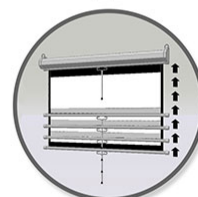

MANUAL SERIES

Manual Pull-Down Projector Screen

Black or white case options available on certain models/sizes

180° Viewing Angle

MaxWhite® 1.1 Gain Front Projection Screen Material

Optional 6" and 12" L brackets available- SOLD SEPARATELY

Compatible with Standard throw projectors only

Available in Diagonal Sizes: 71" - 170"

Professional Manufacturer's 2-year Warranty and 3-year ENRG® Warranty

Available in Various Aspect Ratios:

Dual wall and Ceiling Installation Design

Screen lanyard included for easy operation

Auto-locking system provides variable height settings

ZÁKLADNÍ SPECIFIKACE

Úhlopříčka: 71" (180,3 cm)

Poměr stran: 1 : 1

Typ plátna: roletové, manuální

Rozměry plátna: 127 × 127 cm