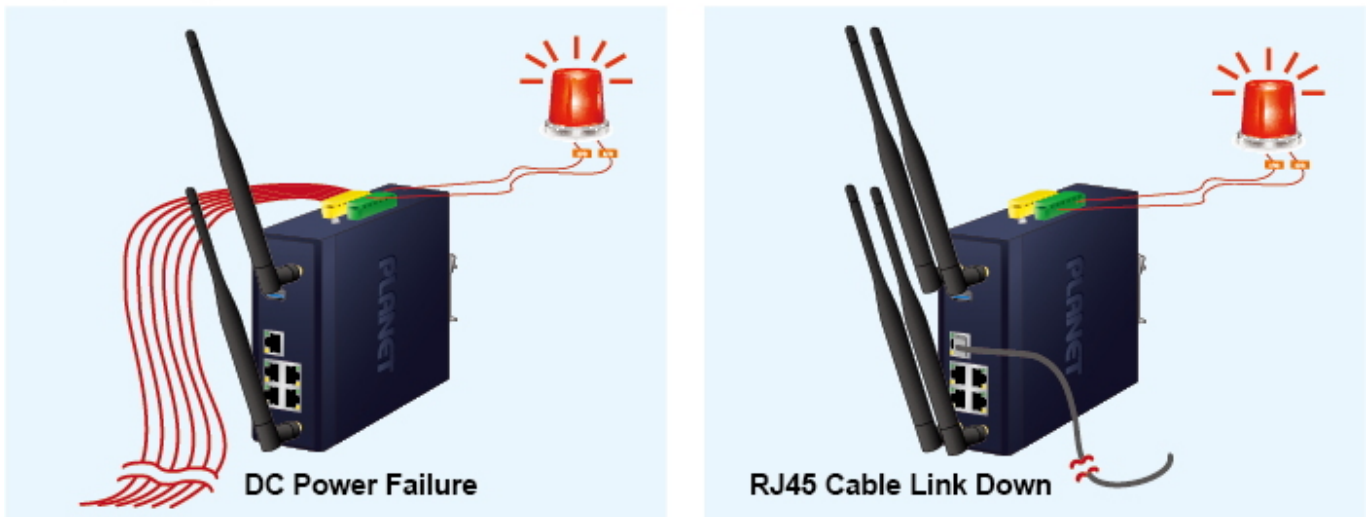

Digital Output