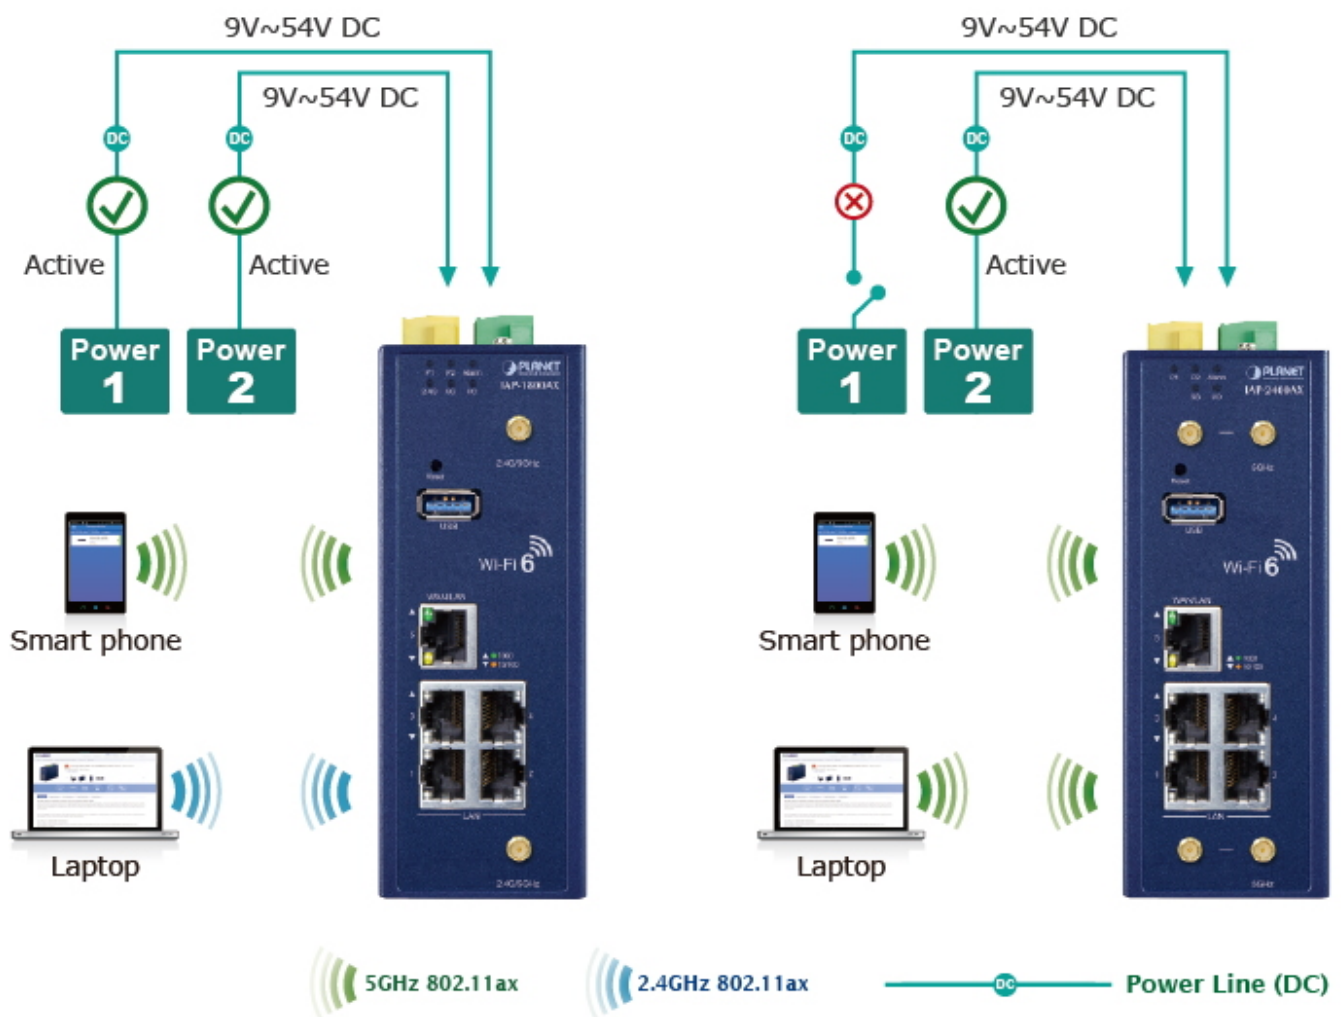

### Setup Wizard for Multiple Modes

### Home Dashboard for Wi-Fi Status

# Non-stop 802.11ax Wireless Service Dual Power Input with Auto Failover