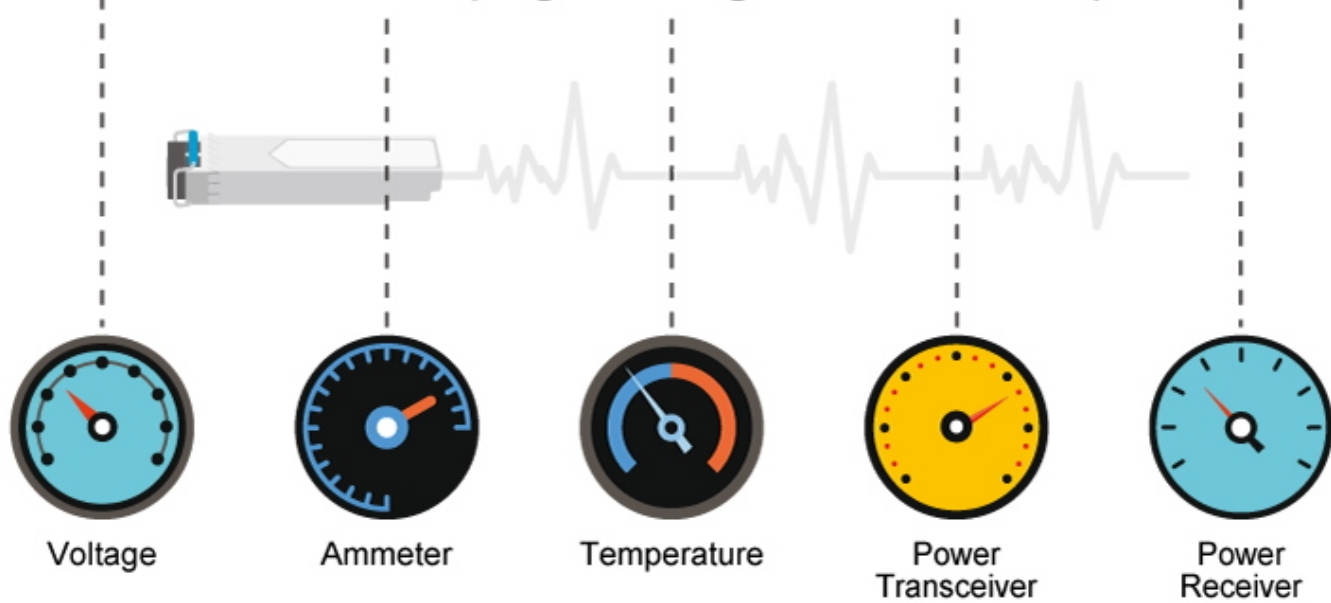

Hmotnost: 201 g

Lze instalovat do šasi: MC-700, MC-1500, MC-1500R, MC-1500R48

Remote Link Normal

Remote Link Broken

GT-915A

SFP DDM (Digital Diagnostic Monitor)

Optional installation method

* The above pictures are for illustration only.