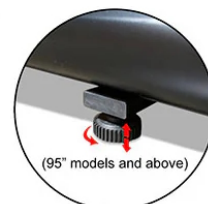

Rotating cup leveler improves stability on uneven floor placement

ZÁKLADNÍ SPECIFIKACE